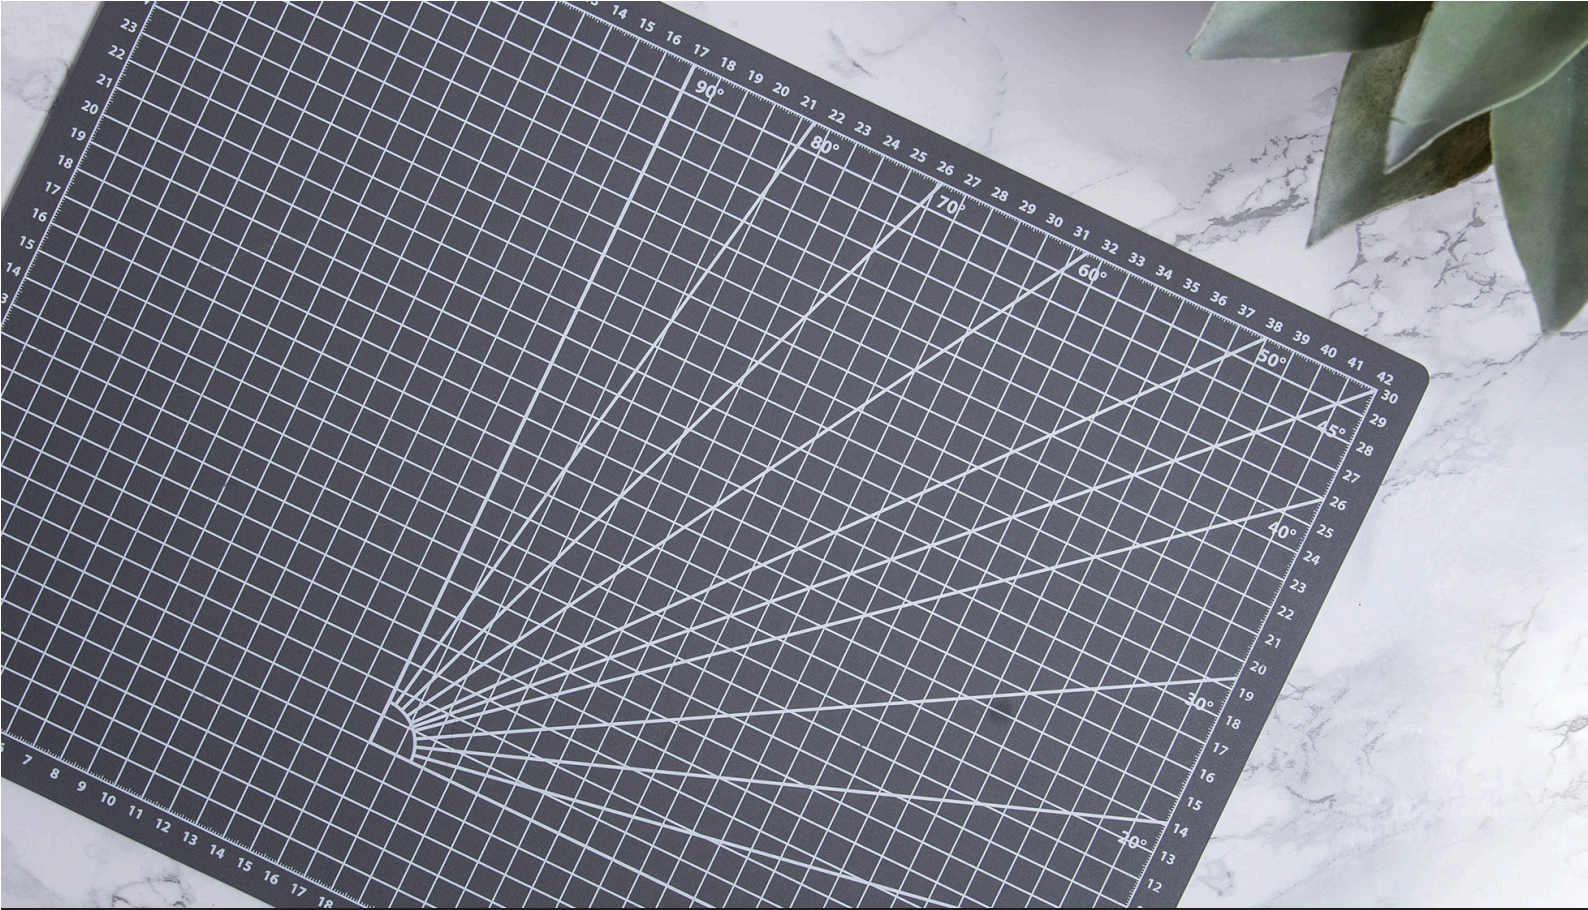

Making Essentials

663575