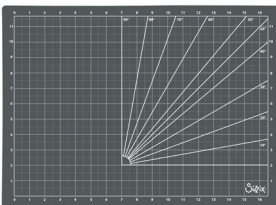

Making Essentials

663575

656802

664576

663474

663384

663533

663575 - Sizzix™ Making Essential - Release Sheets, 4" x 6", 25 Pack