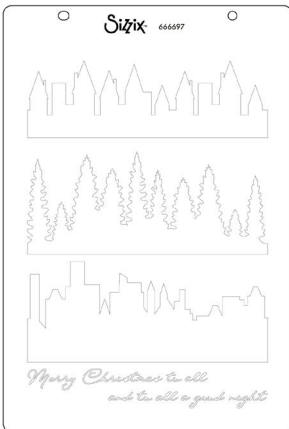

666696

Sizzix™ A5 Clear Stamps Set 6PK – Cosmopolitan, The View by Stacey Park

Approximate Design Size:

5 3/4" x 2 1/2" - 1" x 1"

14.61cm x 6.35cm - 2.54cm x 2.54cm

Works with Sizzix™ A5 Stencil 1PK -
Cosmopolitan, The View #2 (666697)

666697

Sizzix™ A5 Stencil 1PK - Cosmopolitan, The View #2 by Stacey Park

Approximate Size:

10" x 6 3/4"
25.3cm x 17.1cm

Works with Sizzix™ A5 Clear Stamps Set 6PK – Cosmopolitan, The View (666696)

666698

Sizzix® Thinlits® Die Set 5PK - Cosmopolitan Christmas, Star Bright by Stacey Park