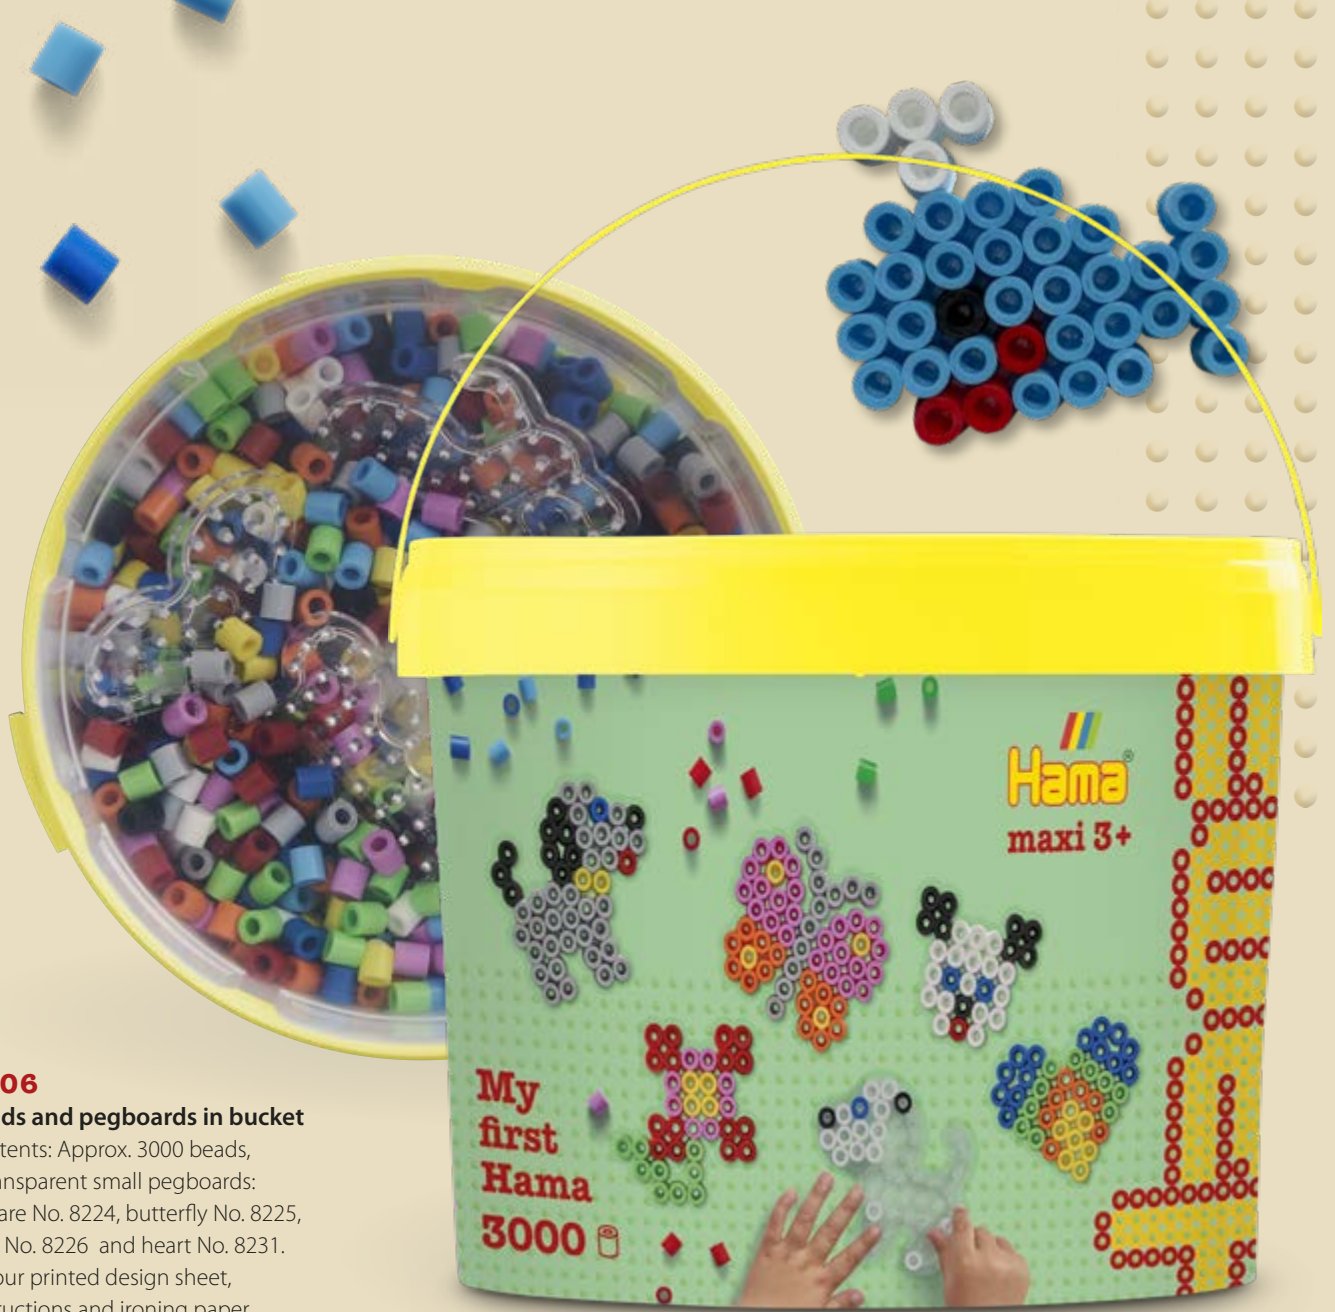

8806
Beads and pegboards in bucket

Contents: Approx. 3000 beads,
4 transparent small pegboards:
Square No. 8224, butterfly No. 8225,
dog No. 8226 and heart No. 8231.
Colour printed design sheet,
instructions and ironing paper.
Product size: 18,5x23x23 cm
Master pack: 4 buckets