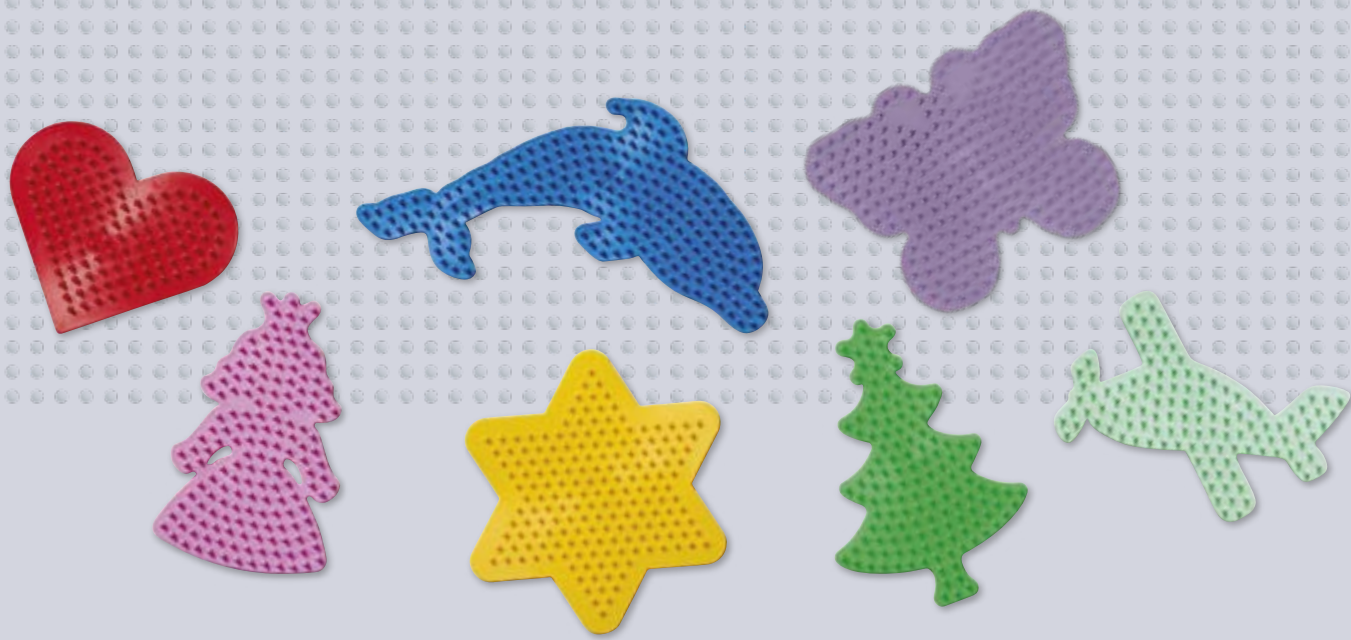

Coloured pegboards are available in the illustrated shapes and colours:

Packed like the white pegboards.

220 ●
Small square

222 ●
Small round

236 ●
Small heart

258 ●
Princess

260 ●
Egg-shaped

270 ●
Small star

285 ●
Girl

298 ● ● ●
Butterfly

300 ●
Dolphin

322 ●
Dinosaur

326 ●
Small dog

327 ●
Small flower

328 ●
Small princess

331 ●
Christmas tree

332 ●
Mermaid

334 ●
Airplane