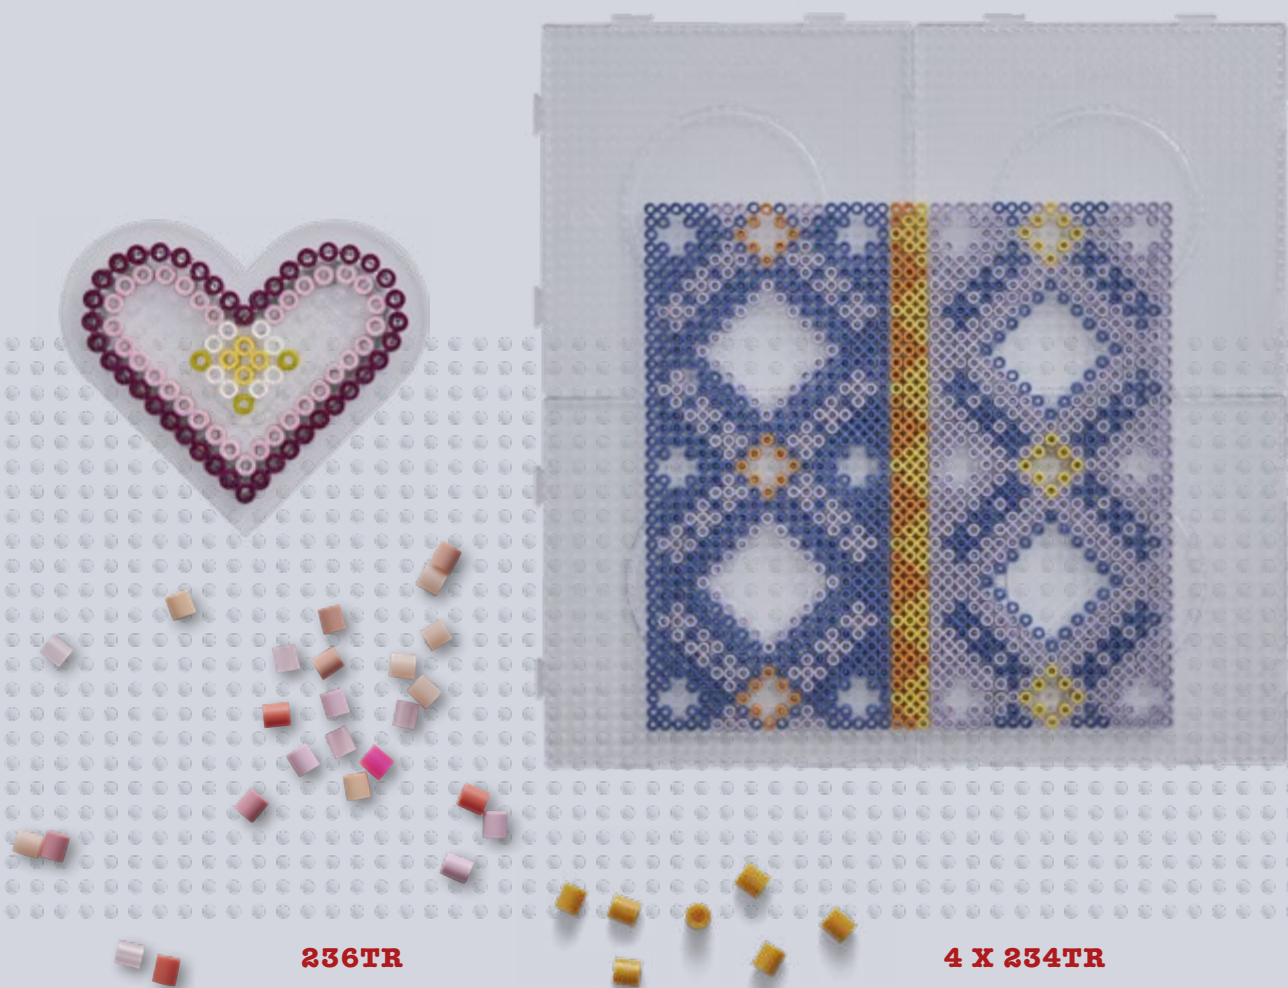

236TR

4 X 234TR

Transparent pegboards are available in the illustrated shapes:

220TR
Small square
Product size:
7,5x7,5x0,5 cm
Master pack:
200 pcs.
(20 bags
of 10 pcs.)

221TR
Large round
Product size:
15,5x15,5x0,5 cm
Master pack:
180 pcs.
(18 bags
of 10 pcs.)

222TR
Small round
Product size:
8,5x8,5x0,5 cm
Master pack:
200 pcs.
(20 bags
of 10 pcs.)

223TR
Small hexagonal
Product size:
8x9x0,5 cm
Master pack:
200 pcs.
(20 bags
of 10 pcs.)

233TR
Large heart
Product size:
16x17,5x0,5 cm
Master pack:
120 pcs.
(12 bags
of 10 pcs.)

234TR
Large square
Product size:
15x15x0,5 cm
Master pack:
160 pcs.
(16 bags
of 10 pcs.)

236TR
Small heart
Product size:
8,5x7,5x0,5 cm
Master pack:
240 pcs.
(24 bags
of 10 pcs.)

269TR
Large star
Product size:
14,5x16,5x0,5 cm
Master pack:
150 pcs.
(15 bags
of 10 pcs.)

270TR
Small star
Product size:
10x9x0,5 cm
Master pack:
190 pcs.
(19 bags
of 10 pcs.)

276TR
Large hexagonal
Product size:
16,5x14,5x0,5 cm
Master pack:
180 pcs.
(18 bags
of 10 pcs.)

315TR
Fantasy horse
Product size:
20x15,5x0,5 cm
Master pack:
90 pcs.
(9 bags
of 10 pcs.)