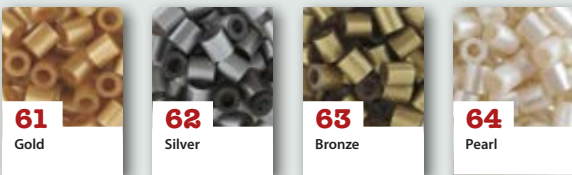

Neon

Mix

Mix - Striped beads

207
Beads in bag

Contents: Approx. 1.000 beads.
Available in 12 mixed and 82 single colours No. 01...22, 24, 26...32, 34...38, 43...49, 55, 56, 60...64, 70...79, 82...84, 95...98, 101...116.
Product size: 17x10x2 cm
Master pack: 50 bags
(5 bags of 10 pcs.)