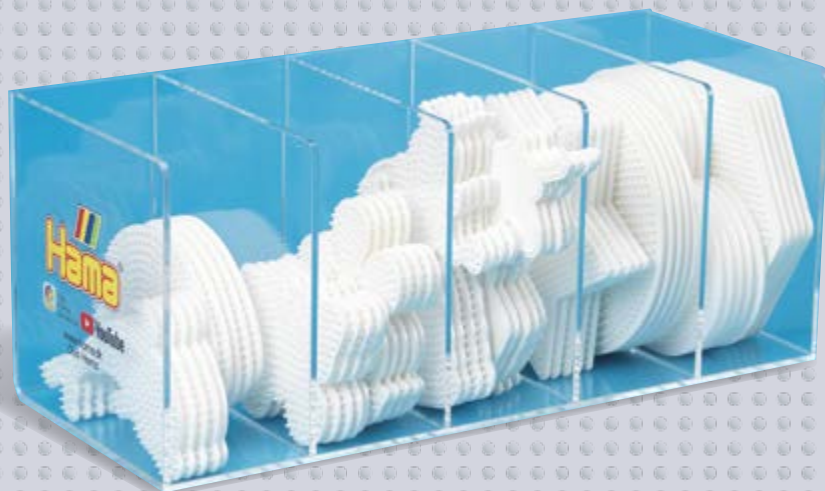

370

50 pegboards in display

Contents: 5 pcs. of each No. 221, 233, 258, 260, 269, 276, 298, 299, 300 and 315.

Display size: 18x42x18 cm

Master pack: 1 display

944

Empty display for No. 370

White pegboards are available in the illustrated shapes:

291

Elephant

Product size:
13,5x15x0,5 cm
Master pack:
90 pcs.
(9 bags
of 10 pcs.)

292

Giraffe

Product size:
16x14,5x0,5 cm
Master pack:
80 pcs.
(8 bags
of 10 pcs.)

293

Lion

Product size:
11x15,5x0,5 cm
Master pack:
80 pcs.
(8 bags
of 10 pcs.)

294

Camel

Product size:
13x16x0,5 cm
Master pack:
90 pcs.
(9 bags
of 10 pcs.)

295

Rhinoceros

Product size:
9x15,5x0,5 cm
Master pack:
80 pcs.
(8 bags
of 10 pcs.)

296

Ostrich

Product size:
11x9x0,5 cm
Master pack:
120 pcs.
(12 bags
of 10 pcs.)

297

Monkey

Product size:
9x9x0,5 cm
Master pack:
160 pcs.
(16 bags
of 10 pcs.)

298

Butterfly

Product size:
10,5x8x0,5 cm
Master pack:
140 pcs.
(14 bags
of 10 pcs.)

299

Flower

Product size:
12x10x0,5 cm
Master pack:
100 pcs.
(10 bags
of 10 pcs.)

300

Dolphin

Product size:
8x15x0,5 cm
Master pack:
140 pcs.
(14 bags
of 10 pcs.)

301

Penguin

Product size:
15x11x0,5 cm
Master pack:
80 pcs.
(8 bags
of 10 pcs.)

302

Squirrel

Product size:
12,5x12,5x0,5 cm
Master pack:
90 pcs.
(9 bags
of 10 pcs.)

303

Hippopotamus

Product size:
15x12,5x0,5 cm
Master pack:
120 pcs.
(12 bags
of 10 pcs.)

304

Teenage girl

Product size:
23x12,5x0,5 cm
Master pack:
90 pcs.
(9 bags
of 10 pcs.)

305

Dragon

Product size:
12,5x15,5x0,5 cm
Master pack:
120 pcs.
(12 bags
of 10 pcs.)

306

House

Product size:
17x15x0,5 cm
Master pack:
80 pcs.
(8 bags
of 10 pcs.)

307

Multi frame

Product size:
18x17,5x0,5 cm
Master pack:
60 pcs.
(6 bags
of 10 pcs.)