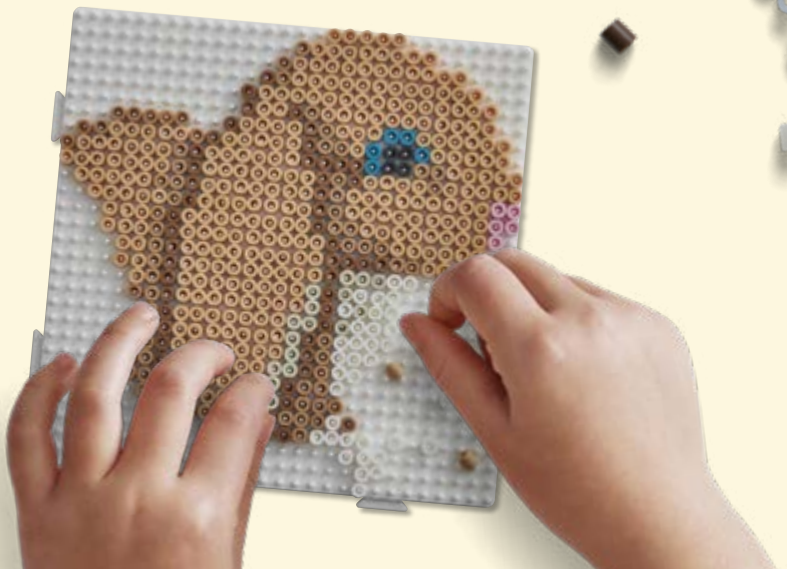

3138
Gift box – Magical Horses

Contents: Approx. 4.000 beads, 2 pegboards: Large hexagonal No. 276 and fantasy horse No. 315. Colour printed design sheet, instructions and ironing paper.
Product size: 24,5x32x4 cm
Master pack: 10 pcs.

3143
Gift box – Construction Vehicles

Contents: Approx. 4.000 beads, 1 truck pegboard No. 314, 11 bead supports, colour printed design sheet, instructions and ironing paper.
Product size: 24,5x32x4 cm
Master pack: 10 pcs.

3159
Gift box - Fashion Girls

Contents: Approx. 4.000 beads, 2 large square pegboards No. 234, colour printed design sheet, instructions and ironing paper.
Product size: 24,5x32x4 cm
Master pack: 10 pcs.

3160
Gift box - Cute Pets

Contents: Approx. 4.000 beads, 2 large square pegboards No. 234, colour printed design sheet, instructions and ironing paper.
Product size: 24,5x32x4 cm
Master pack: 10 pcs.