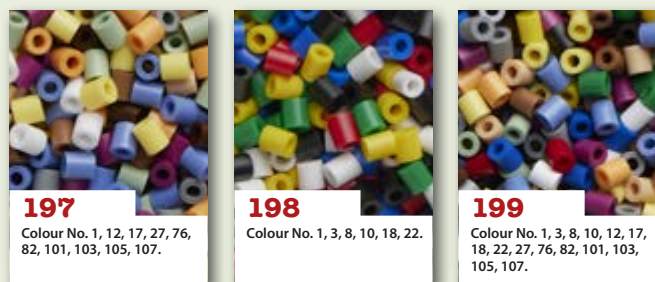

Bio Beads come in a range of 15 selected colours, and can be used on all our existing Hama pegboards. But if you're all in on the bioplastics, five Pegboards are also available, in beautiful geometric shapes.

What's *not* to love?

creatives ♥ For all our
Bio Beads eco-conscious

Midi 5+

Bio beads

Colour palette

Solid

Mix

Pegboards